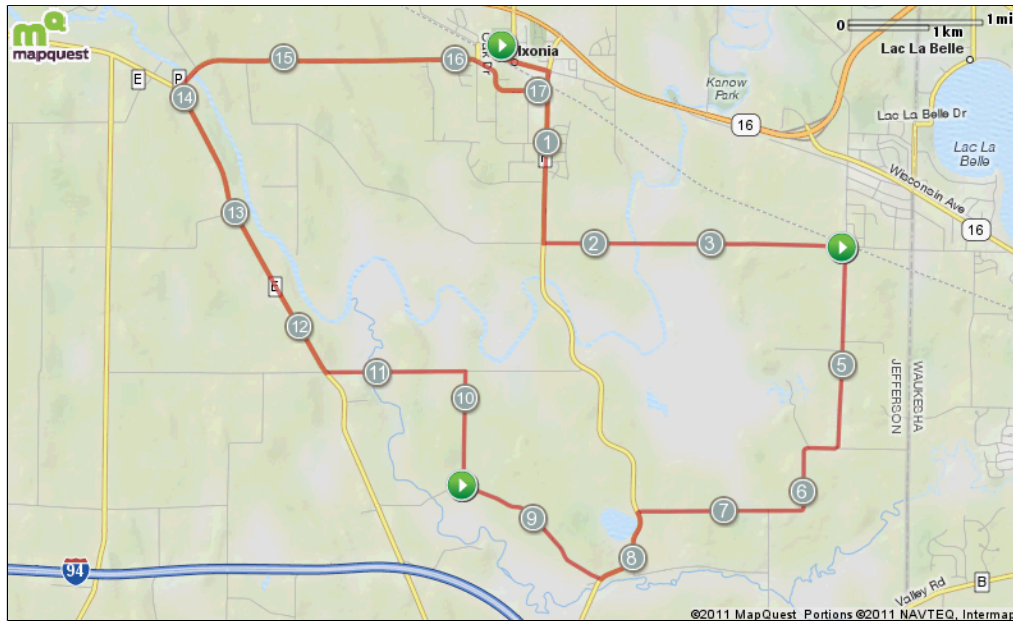

Lake Country Duathlon 10 16 11

Starts In Ixonia, Wisconsin

16.99 miles

Description

© MapMyFitness, LLC. All Rights Reserved, 2005-2008 | View more maps online at:
 Find this route online at mapmyrun.com/routes/view/46574180
 Distance values on this map may differ slightly from values reported on the route engine.

Notes		
AT	FOR	NOTES
START	554ft	Head south on Park St toward Marietta Ave
0.1 mi.	1850ft	Turn left onto Marietta Ave
0.46 mi.	924ft	Turn right onto County Rd F
0.63 mi.	1mi 1127ft	Head south on County Rd F toward Winterberry Ln
1.84 mi.	18ft	Head north on County Rd F toward Rockvale Rd
1.85 mi.	2678ft	Turn right onto Rockvale Rd
2.35 mi.	1mi 3775ft	Head east on Rockvale Rd toward Ski Slide Rd
4.07 mi.	33ft	Head east on Rockvale Rd toward Ski Slide Rd
This segment shows 4.08 mi. (21,519 ft.) of your route.		

Notes		
AT	FOR	NOTES
4.08 mi.	1mi 3315ft	Turn right onto Ski Slide Rd
5.7 mi.	750ft	Slight right onto Allen Rd
5.85 mi.	1mi 904ft	Head west on Allen Rd toward Elm Dr
7.02 mi.	3311ft	Head west on Allen Rd toward County Rd F
7.64 mi.	3578ft	Turn left onto County Rd F
8.32 mi.	78ft	Turn right onto W River Dr
8.34 mi.	5127ft	Head west on W River Dr
9.31 mi.	1691ft	Head northwest on W River Dr toward Woody Ln Dr
9.63 mi.	1661ft	Turn right onto Woody Ln Dr
This segment shows 5.87 mi. (30,974 ft.) of your route.		

Notes		
AT	FOR	NOTES
9.94 mi.	3201ft	Head north on Woody Ln Dr toward Northside Dr
10.55 mi.	1mi 180ft	Turn left onto Northside Dr
11.58 mi.	24ft	Turn left onto County Rd E
11.59 mi.	1mi 1361ft	Head northwest on County Rd E toward Northside Dr
12.84 mi.	1mi 1492ft	Head northwest on County Rd E toward Aliceton Dr
14.13 mi.	29ft	Turn right onto Co Rd P
14.13 mi.	3289ft	Head northeast on Co Rd P toward Hustisford Rd
14.76 mi.	1mi 1155ft	Head east on Co Rd P toward Woody Ln
15.97 mi.	2535ft	Head east on Co Rd P toward Woody Ln
16.45 mi.		Head southeast on Co Rd P/ Elmwood Ave toward Cedar Dr
This segment shows 7.11 mi. (37,560 ft.) of your route.		