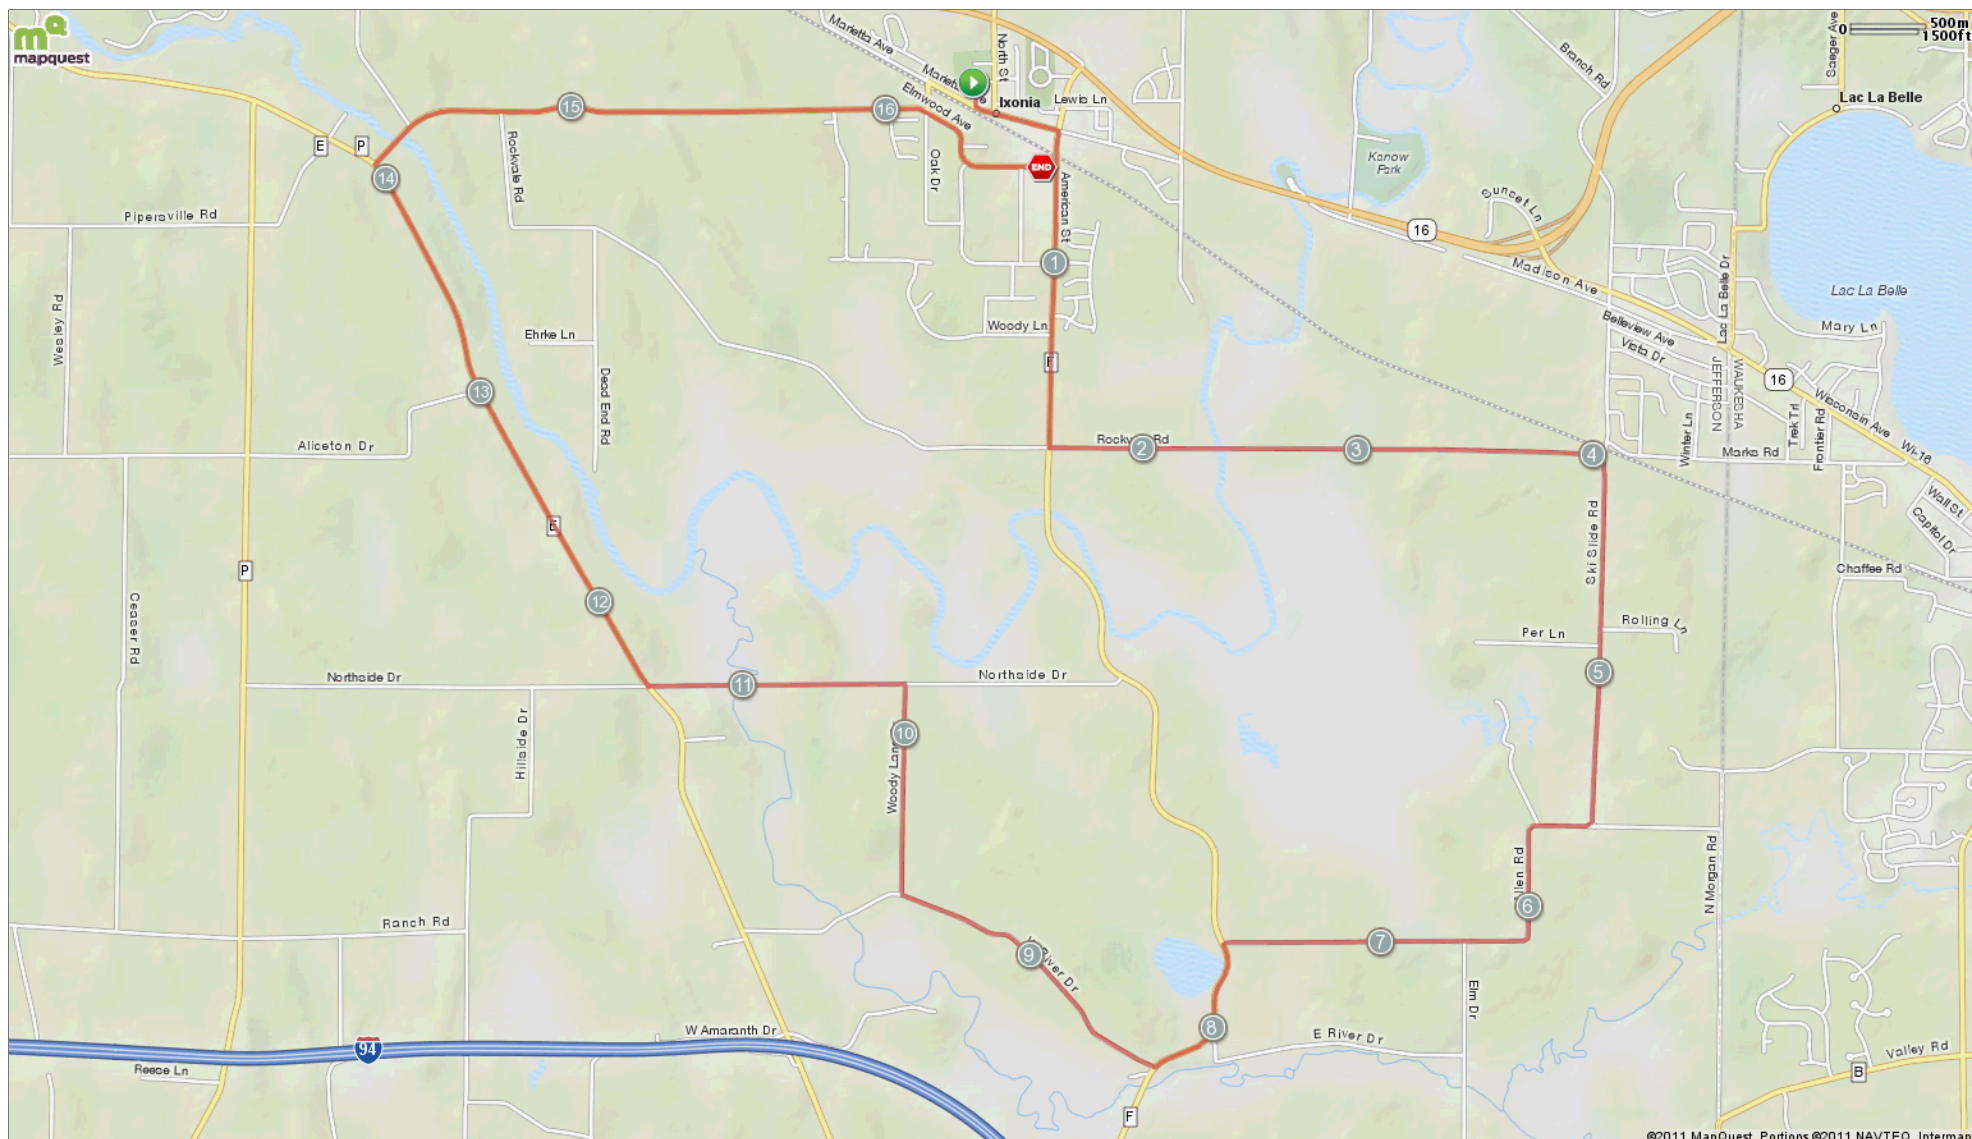

Lake Country Duathlon 10 16 11

Starts In Ixonia, Wisconsin

16.99 miles

Description

© MapMyFitness, LLC. All Rights Reserved, 2005-2008 | View more maps online at:
 Find this route online at mapmyrun.com/routes/view/46574180
 Distance values on this map may differ slightly from values reported on the route engine.

Notes		
AT	FOR	NOTES
START	554ft	Head south on Park St toward Marietta Ave
0.1 mi.	1850ft	Turn left onto Marietta Ave
0.46 mi.	924ft	Turn right onto County Rd F
0.63 mi.	1mi 1127ft	Head south on County Rd F toward Winterberry Ln
1.84 mi.	18ft	Head north on County Rd F toward Rockvale Rd
1.85 mi.	2678ft	Turn right onto Rockvale Rd
2.35 mi.	1mi 3775ft	Head east on Rockvale Rd toward Ski Slide Rd
4.07 mi.	33ft	Head east on Rockvale Rd toward Ski Slide Rd
This segment shows 4.08 mi. (21,519 ft.) of your route.		

Notes		
AT	FOR	NOTES
4.08 mi.	1mi 3315ft	Turn right onto Ski Slide Rd
5.7 mi.	750ft	Slight right onto Allen Rd
5.85 mi.	1mi 904ft	Head west on Allen Rd toward Elm Dr
7.02 mi.	3311ft	Head west on Allen Rd toward County Rd F
7.64 mi.	3578ft	Turn left onto County Rd F
8.32 mi.	78ft	Turn right onto W River Dr
8.34 mi.	5127ft	Head west on W River Dr
9.31 mi.	1691ft	Head northwest on W River Dr toward Woody Ln Dr
9.63 mi.	1661ft	Turn right onto Woody Ln Dr
This segment shows 5.87 mi. (30,974 ft.) of your route.		

Notes		
AT	FOR	NOTES
9.94 mi.	3201ft	Head north on Woody Ln Dr toward Northside Dr
10.55 mi.	1mi 180ft	Turn left onto Northside Dr
11.58 mi.	24ft	Turn left onto County Rd E
11.59 mi.	1mi 1361ft	Head northwest on County Rd E toward Northside Dr
12.84 mi.	1mi 1492ft	Head northwest on County Rd E toward Aliceton Dr
14.13 mi.	29ft	Turn right onto Co Rd P
14.13 mi.	3289ft	Head northeast on Co Rd P toward Hustisford Rd
14.76 mi.	1mi 1155ft	Head east on Co Rd P toward Woody Ln
15.97 mi.	2535ft	Head east on Co Rd P toward Woody Ln
16.45 mi.		Head southeast on Co Rd P/ Elmwood Ave toward Cedar Dr
This segment shows 7.11 mi. (37,560 ft.) of your route.		